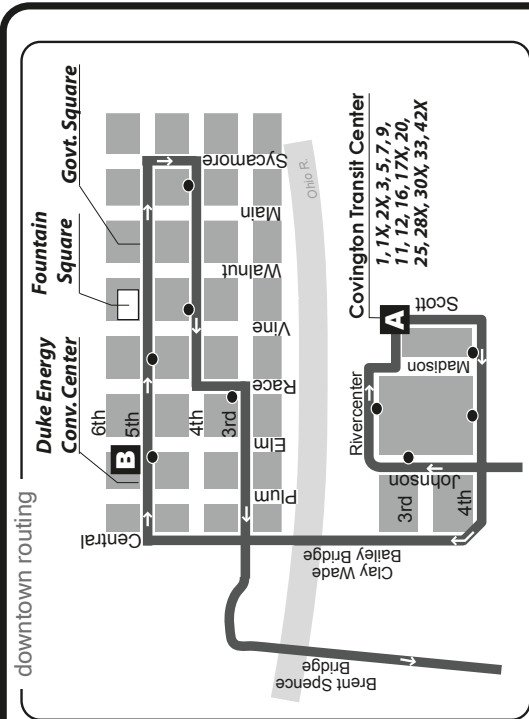

2X Saturday

From Airport to Cincinnati

AM	F	C	D	E	A	B
4:30	5:34	6:55	8:10	9:25	10:40	11:55
5:43	6:57	8:12	9:27	10:42	11:57	1:10
6:55	8:10	9:25	10:40	11:55	1:10	2:25
8:10	9:25	10:40	11:55	1:10	2:25	3:40
9:25	10:40	11:55	1:10	2:25	3:40	4:55
10:40	11:55	1:10	2:25	3:40	4:55	6:10
11:55	1:10	2:25	3:40	4:55	6:10	7:26
1:10	2:25	3:40	4:55	6:10	7:26	8:42
2:25	3:40	4:55	6:10	7:26	8:42	9:57
3:40	4:55	6:10	7:26	8:42	9:57	11:12
4:55	6:10	7:26	8:42	9:57	11:12	11:14
6:10	7:26	8:42	9:57	11:12	11:14	11:17
7:26	8:42	9:57	11:12	11:14	11:17	11:38
8:42	9:57	11:12	11:14	11:17	11:38	11:45
9:57	11:12	11:14	11:17	11:38	11:45	

#2X Airport Express

- legend**
- B** Time Point
 - 9:25** Transfer Point with Connecting Route(s)
 - Route 2X
 - Limited Service
 - Streets
 - Pick-up/Drop-off Downtown Location
 - Pick-up/Drop-off Airport Location
 - Airport Location