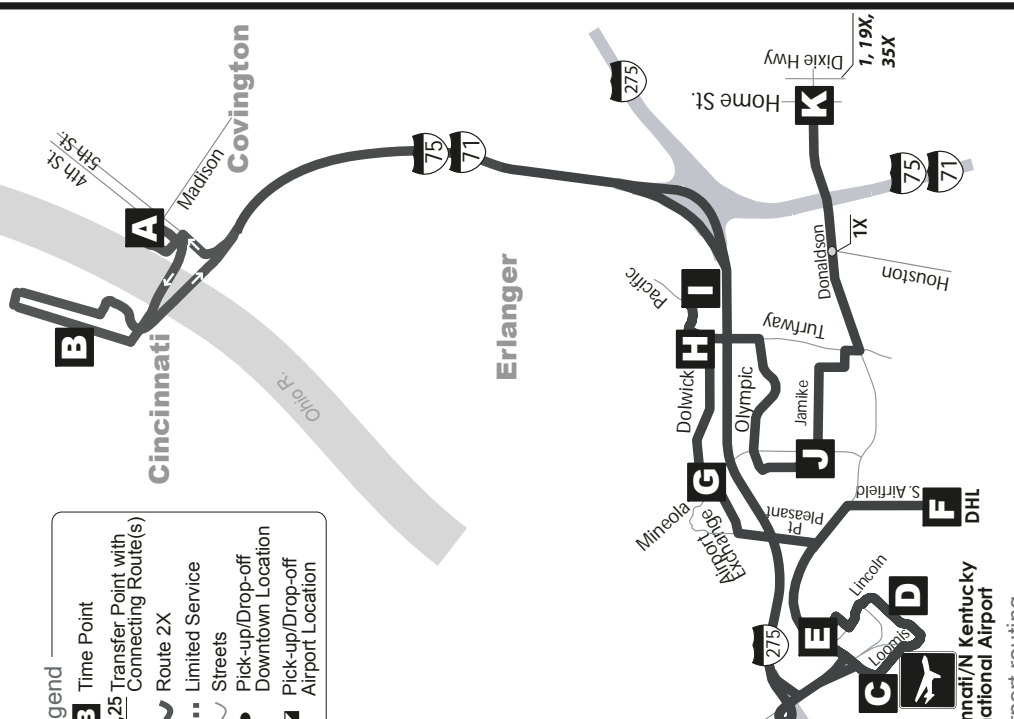

#2X Airport Express

- legend**
- B** Time Point
 - 9:25** Transfer Point with Connecting Route(s)
 - Route 2X
 - Limited Service
 - Streets
 - Pick-up/Drop-off Downtown Location
 - Pick-up/Drop-off Airport Location
 - Airport Location